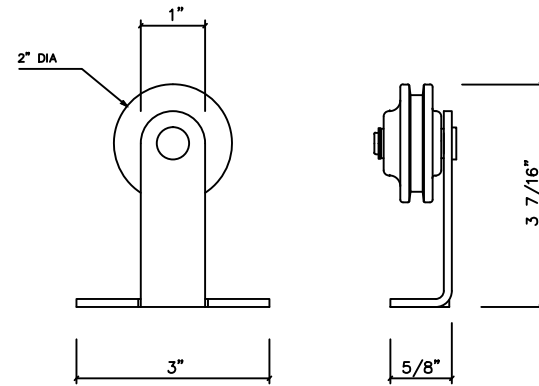

CLASSIC STYLE
MINI HANGER

AERO STYLE
MINI HANGER

copyright 2012
Real Carriage
Door Company
9803 44th AVE NW
GIG HARBOR, WA 98332

MINI FLAT TRACK HANGER STYLES

DESCRIPTION/NOTES:

THIS PRINT IS THE PROPERTY OF REAL CARRIAGE DOOR COMPANY, INC. AND IS LOANED TO THE RECIPIENT SUBJECT TO RETURN UPON DEMAND. ALL CONTENTS HEREIN ARE CONFIDENTIAL AND MUST NOT BE COPIED OR SUBMITTED TO OUTSIDE PARTIES FOR EXAMINATION WITHOUT THE EXPRESS WRITTEN CONSENT OF REAL CARRIAGE DOOR COMPANY, INC.