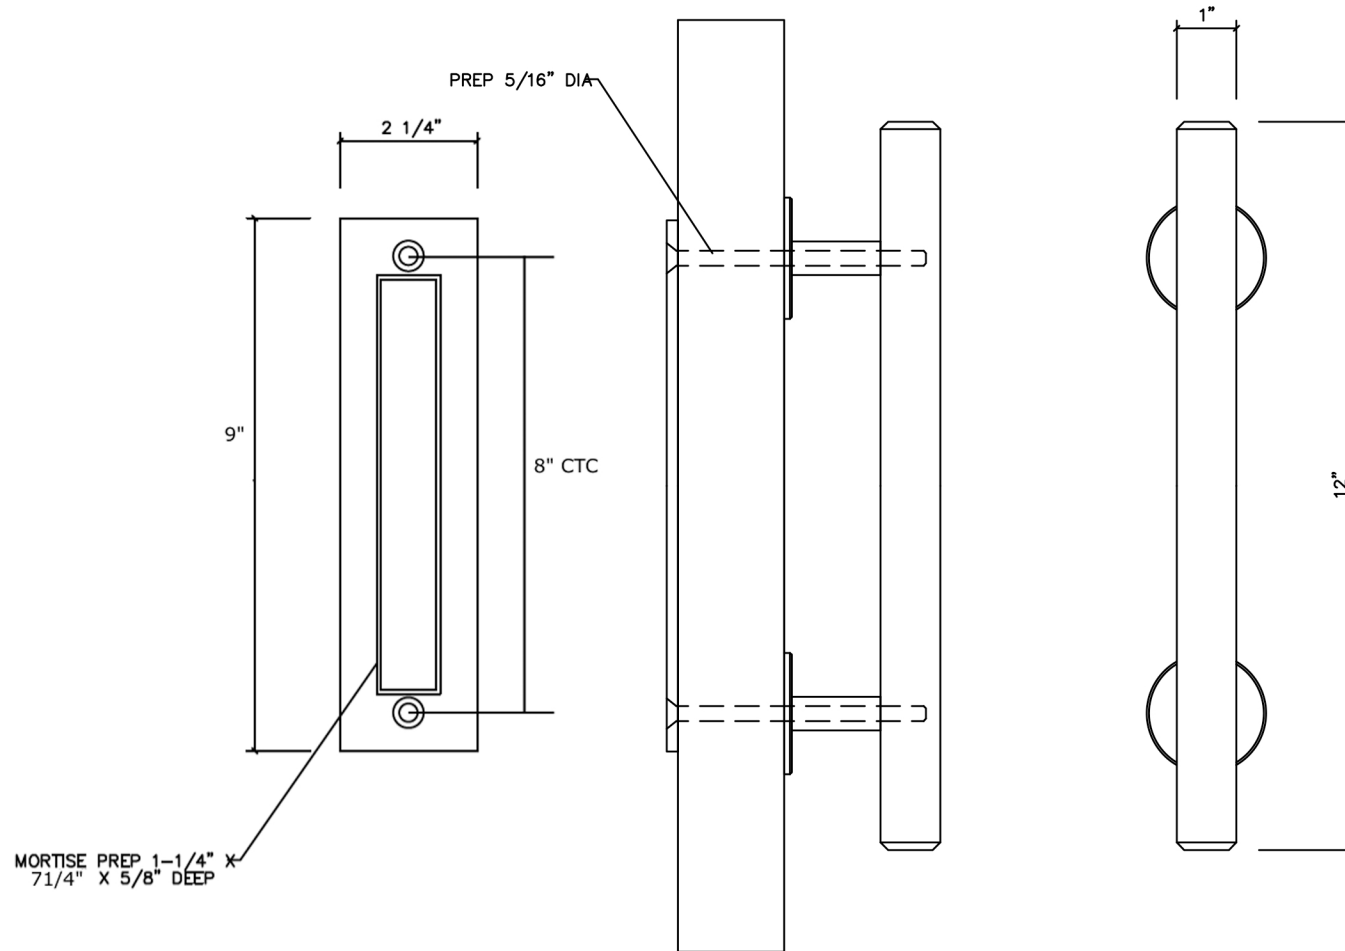

REAL CARRIAGE DOOR HARDWARE SPECIFICATIONS

DESCRIPTION / NOTES:

REAL
CARRIAGE
DOOR CO.

Real Carriage Door
Company, Inc.
9803 44th Ave. NW
Gig Harbor, WA 98332
Tel: (800) 694-5977
Fax: (253) 857-9295

P-RC-SW/SWHSET12 Swiss Rod/Hex Bar Flush Pull Set