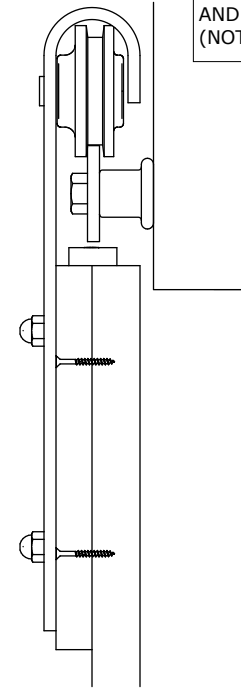

NOTE:  
DETAILS SHOWN WITH  
CLASSIC FLAT TRACK KIT  
AND C-GUIDE  
(NOT INCLUDED)

FRONT VIEW  
(DOUBLE X-BRACE SHOWN)

REAR VIEW

NOTE:  
SALVAGED  
WOOD  
MAY VARY IN  
THICKNESS  
7/8" TO 1" AT  
THINNEST  
POINT

SIDE VIEW

TOP DETAIL

BOTTOM DETAIL

AVAILABLE STYLES  
(36" X 81" SHOWN)

	30" W	36" W	42" W	48" W	60" W
97" H	BDK-3097	BDK-3697	BDK-4297	BDK-4897	BDK-6097
85" H	BDK-3085	BDK-3685	BDK-4285	BDK-4885	BDK-6085
81" H	BDK-3081	BDK-3681	BDK-4281	BDK-4881	BDK-6081

AVAILABLE SIZES  
(DOUBLE X-BRACE SHOWN)