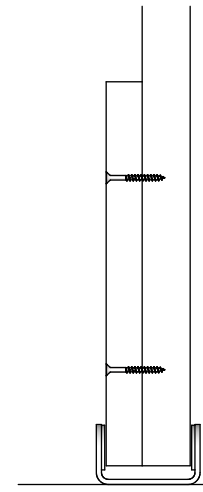

NOTE:  
DETAILS SHOWN WITH  
CLASSIC FLAT TRACK KIT  
AND C-GUIDE  
(NOT INCLUDED)

FRONT VIEW  
(DOUBLE X-BRACE SHOWN)

REAR VIEW

NOTE:  
SALVAGED  
WOOD  
MAY VARY IN  
THICKNESS  
7/8" TO 1" AT  
THINNEST  
POINT

SIDE VIEW

TOP DETAIL

BOTTOM DETAIL

AVAILABLE STYLES  
(36" X 81" SHOWN)

	30" W	36" W	42" W	48" W	60" W
97" H	BDK-3097	BDK-3697	BDK-4297	BDK-4897	BDK-6097
85" H	BDK-3085	BDK-3685	BDK-4285	BDK-4885	BDK-6085
81" H	BDK-3081	BDK-3681	BDK-4281	BDK-4881	BDK-6081

AVAILABLE SIZES  
(DOUBLE X-BRACE SHOWN)