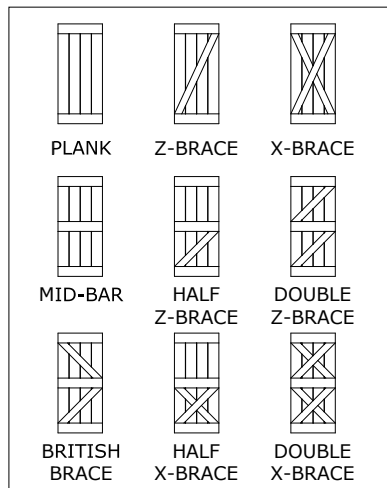

NOTE:  
DETAILS SHOWN WITH  
CLASSIC FLAT TRACK KIT  
AND C-GUIDE  
(NOT INCLUDED)

FRONT VIEW  
(DOUBLE X-BRACE SHOWN)

REAR VIEW

NOTE:  
SALVAGED  
WOOD  
MAY VARY IN  
THICKNESS  
7/8" TO 1" AT  
THINNEST  
POINT

SIDE VIEW

TOP DETAIL

BOTTOM DETAIL

AVAILABLE STYLES  
(36" X 81" SHOWN)

	30" W	36" W	42" W	48" W	60" W
97" H	BDK-3097	BDK-3697	BDK-4297	BDK-4897	BDK-6097
85" H	BDK-3085	BDK-3685	BDK-4285	BDK-4885	BDK-6085
81" H	BDK-3081	BDK-3681	BDK-4281	BDK-4881	BDK-6081

AVAILABLE SIZES  
(DOUBLE X-BRACE SHOWN)